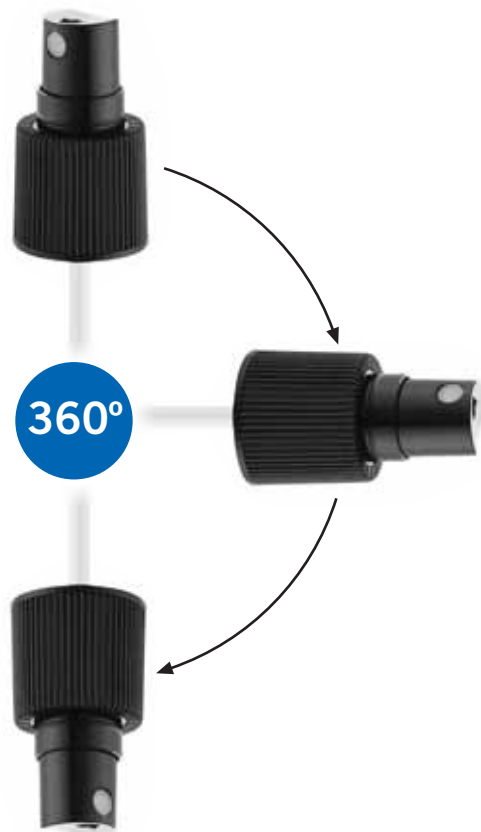

FS-608
series

tipos de
rosca

18/410
18/415
20/410
20/415
22/415
24/410
24/415
28/410

0,12±0,02ML/T